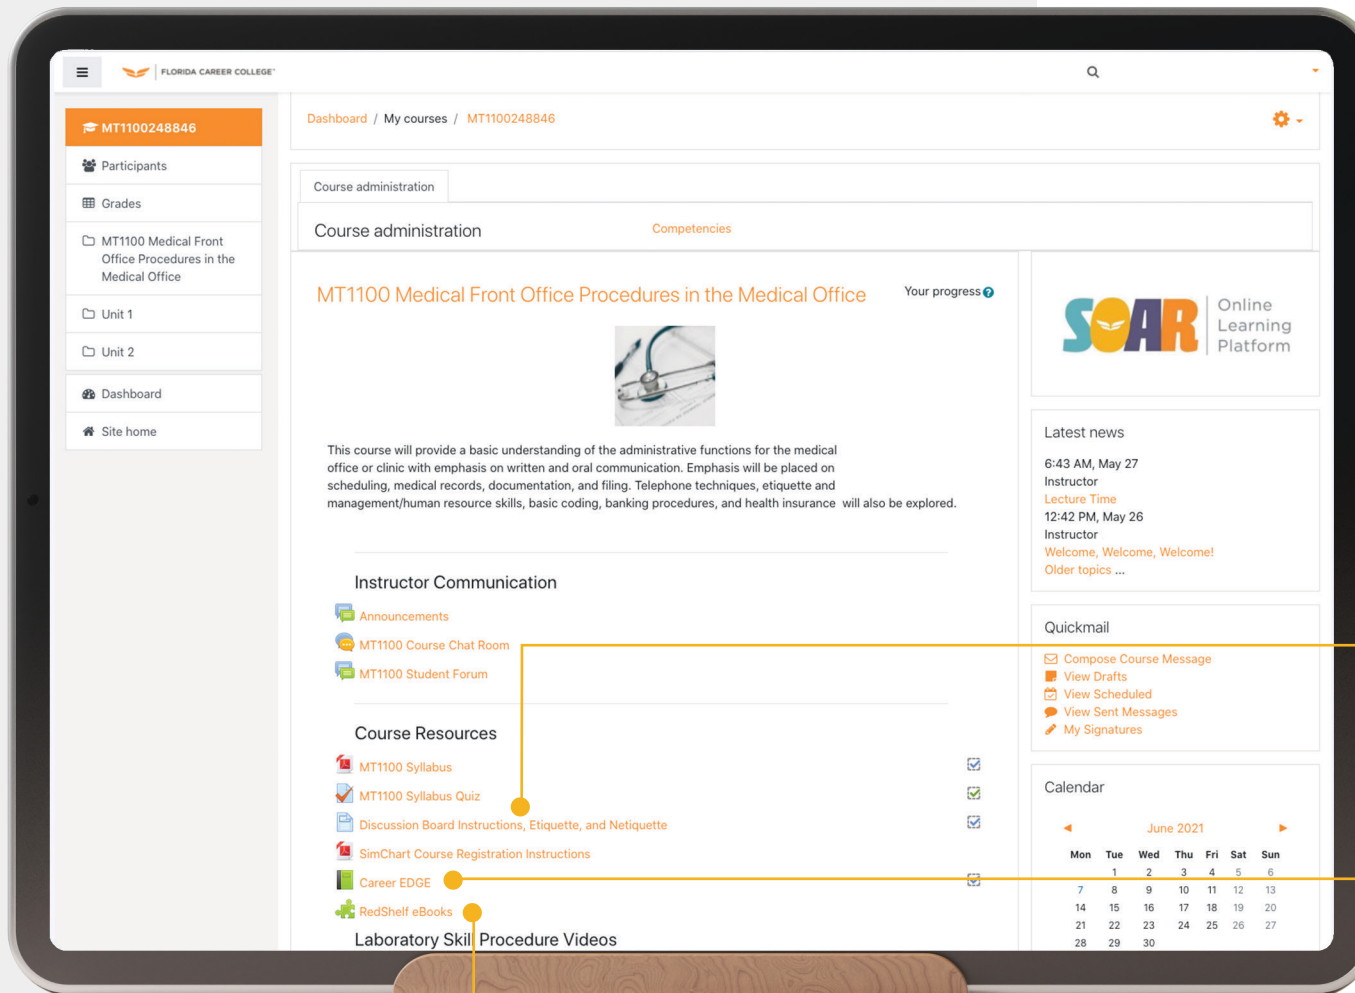

# Inside your Course/Class within SOAR

Below are the course resources to help navigate your online class activities.

**Discussion Board**  
You can find instructions on how to submit answers to the discussion board here.

**CareerEdge**  
This is the professional development tool that will help you build your career portfolio.

**eBooks**  
Access your textbooks, workbooks, and ebook tools to help you study.